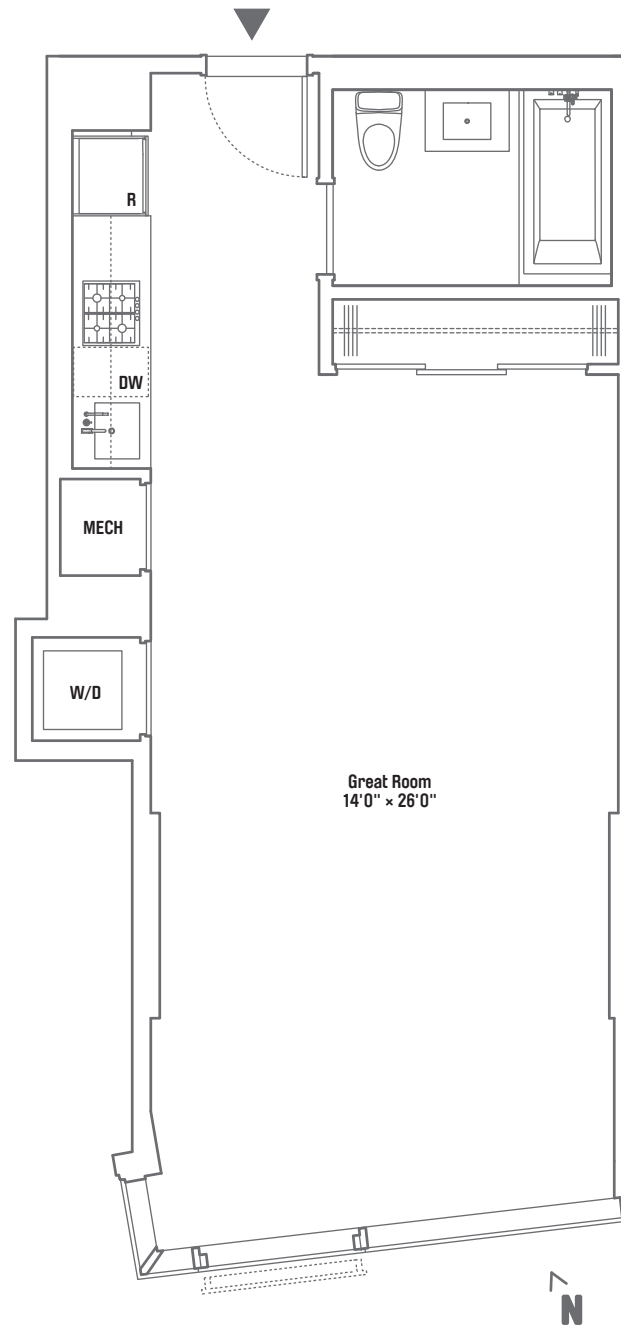

FLAT 206/306/406/506/606
GREAT ROOM + 1 BATHROOM

563 FT² [52.3 M²]

FLOOR KEY MAP